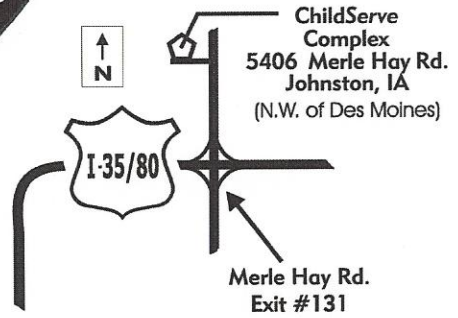

SHINE 'EM UP & SHOW 'EM OFF!

For more club & show info: Call (515) 279-7645
or please email us at mprsunltd@aol.com
check us out at:
www.moparsunlimitediowa.com

- $5.00 DAY OF SHOW REGISTRATION
- 50/50 DRAWING !! • SWAP MEET !!
- FABULOUS DOOR PRIZES & MORE !!